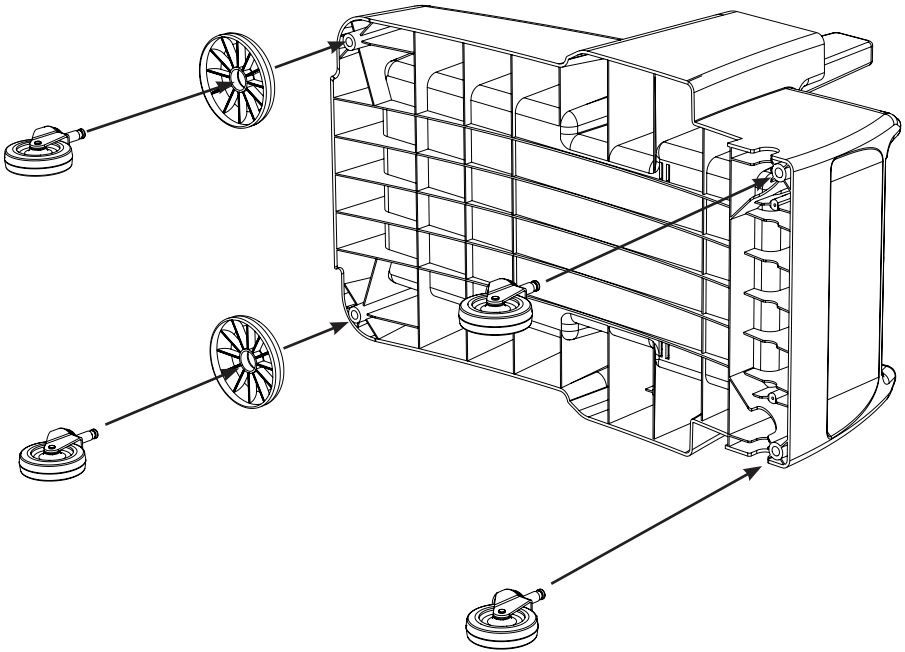

MM-5 Trolley Assembly

Numatic

Item	Description	Quantity
1	Reflo Base	1
2	Left Hand Upright	1
3	Right Hand Upright	1
4	Handle Frame	1
5	Top Tray	1
6	5 Litre Bucket	2
7	Red Handle	1
8	Blue Handle	1
9	Versaclean Hook T Slot	1
10	22mm Mid Mop Clamp	1
11	Storage Tray	1

M8 X 25mm Socket Bolt

M8 X 25mm Socket Bolt

x2

x2

Numatic

914825 MM-5 Trolley Assembly Instructions A03 07/2022