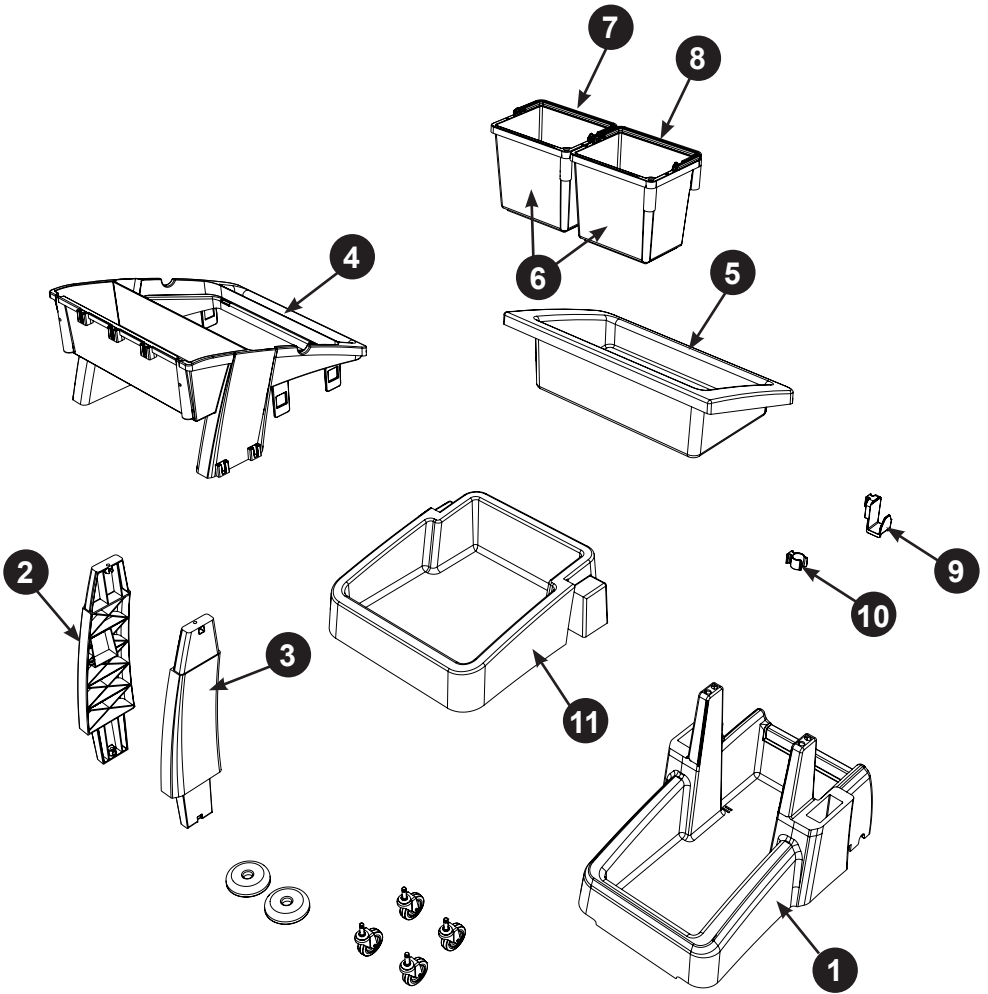

MM-5 Trolley Assembly

Numatic

Item	Description	Quantity
1	Reflo Base	1
2	Left Hand Upright	1
3	Right Hand Upright	1
4	Handle Frame	1
5	Top Tray	1
6	5 Litre Bucket	2
7	Red Handle	1
8	Blue Handle	1
9	Versaclean Hook T Slot	1
10	22mm Mid Mop Clamp	1
11	Storage Tray	1

M8 X 25mm Socket Bolt

M8 X 25mm Socket Bolt

x2

x2

Numatic

914825 MM-5 Trolley Assembly Instructions A03 07/2022