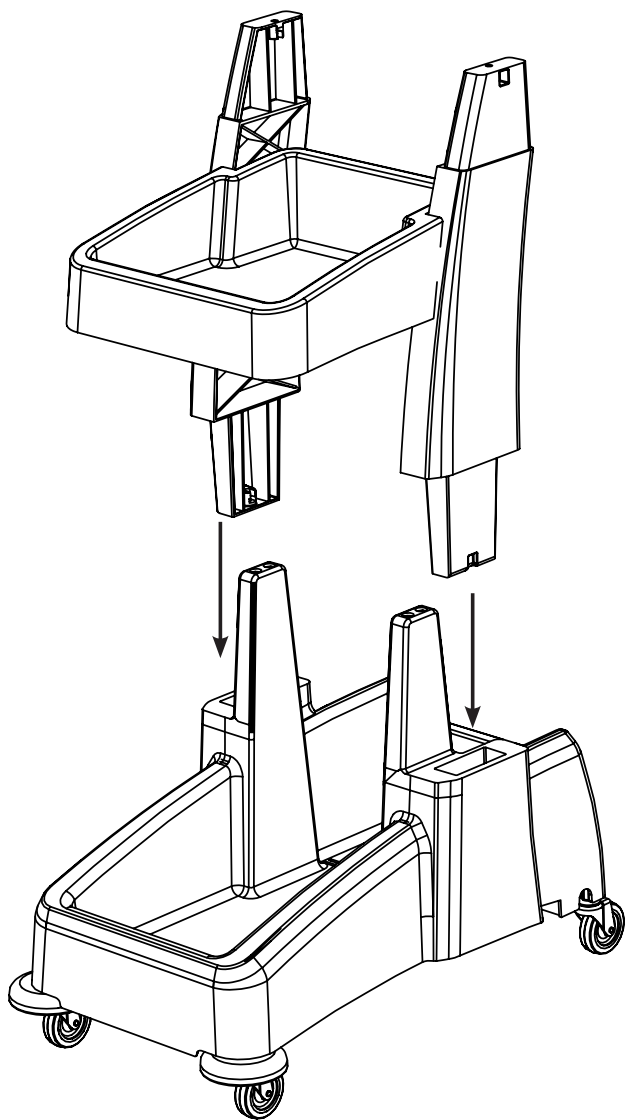

MM-5 Trolley Assembly

Numatic

Item	Description	Quantity
1	Reflo Base	1
2	Left Hand Upright	1
3	Right Hand Upright	1
4	Handle Frame	1
5	Top Tray	1
6	5 Litre Bucket	2
7	Red Handle	1
8	Blue Handle	1
9	Versaclean Hook T Slot	1
10	22mm Mid Mop Clamp	1
11	Storage Tray	1

M8 X 25mm Socket Bolt

M8 X 25mm Socket Bolt

x2

x2

Numatic

914825 MM-5 Trolley Assembly Instructions A03 07/2022