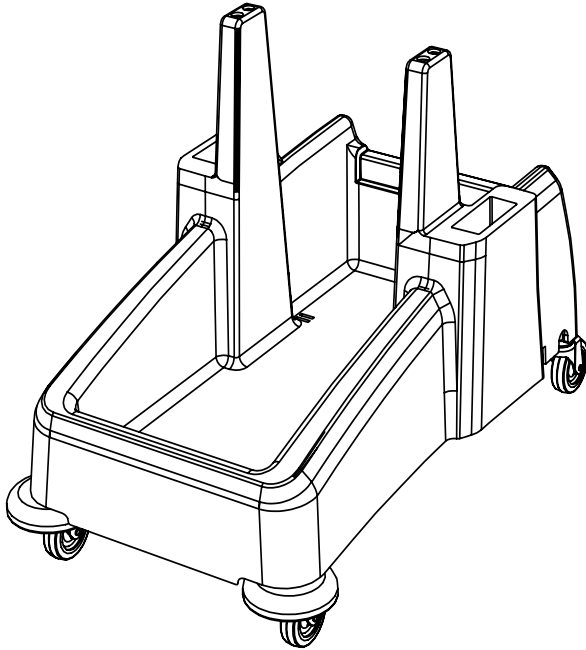

MM-5 Trolley Assembly

Numatic

Item	Description	Quantity
1	Reflo Base	1
2	Left Hand Upright	1
3	Right Hand Upright	1
4	Handle Frame	1
5	Top Tray	1
6	5 Litre Bucket	2
7	Red Handle	1
8	Blue Handle	1
9	Versaclean Hook T Slot	1
10	22mm Mid Mop Clamp	1
11	Storage Tray	1

M8 X 25mm Socket Bolt

M8 X 25mm Socket Bolt

x2

x2

Numatic

914825 MM-5 Trolley Assembly Instructions A03 07/2022