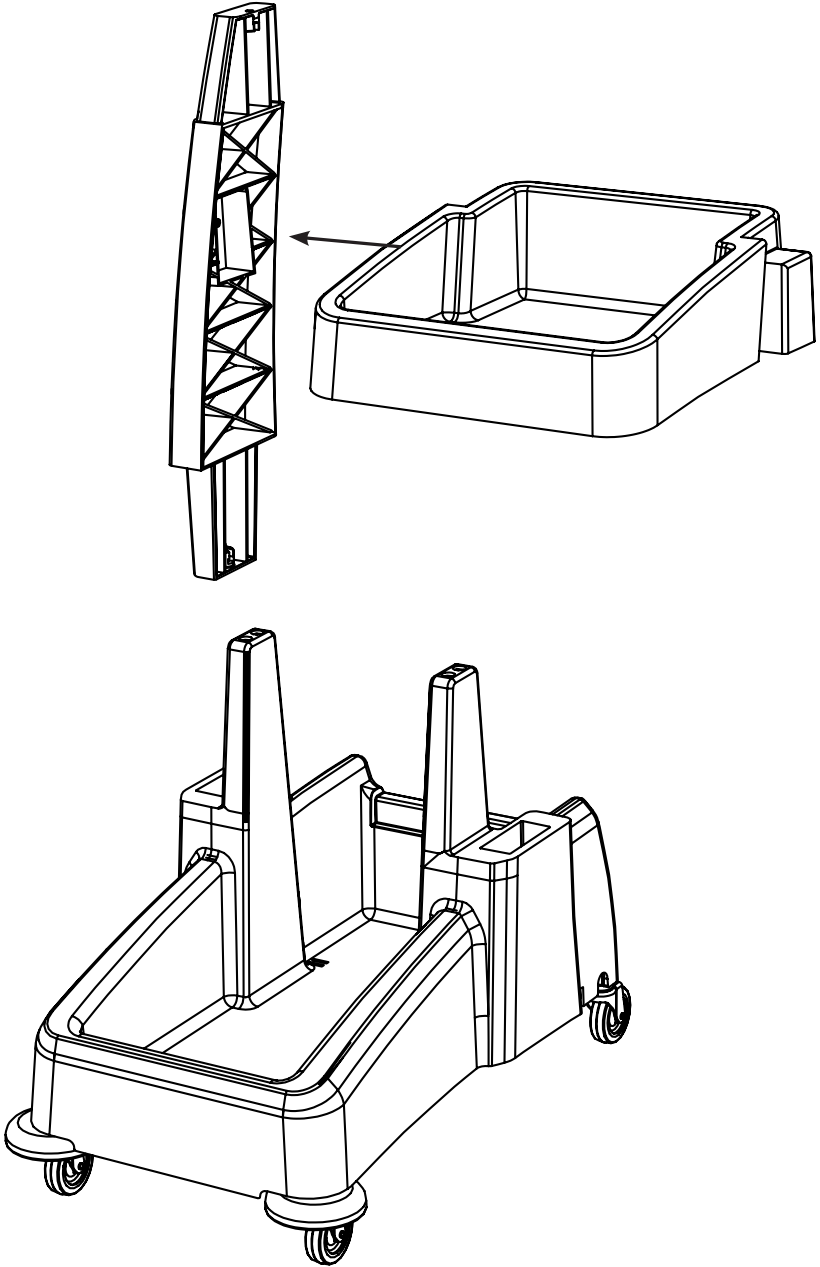

MM-5 Trolley Assembly

Numatic

Item	Description	Quantity
1	Reflo Base	1
2	Left Hand Upright	1
3	Right Hand Upright	1
4	Handle Frame	1
5	Top Tray	1
6	5 Litre Bucket	2
7	Red Handle	1
8	Blue Handle	1
9	Versaclean Hook T Slot	1
10	22mm Mid Mop Clamp	1
11	Storage Tray	1

M8 X 25mm Socket Bolt

M8 X 25mm Socket Bolt

x2

x2

Numatic

914825 MM-5 Trolley Assembly Instructions A03 07/2022