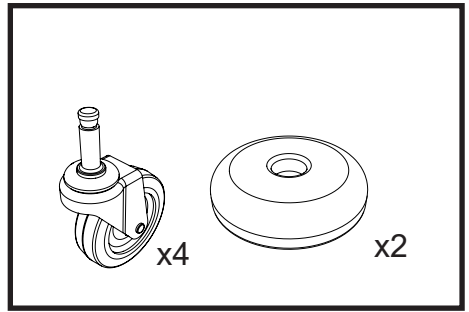

MM-5 Trolley Assembly

Numatic

Item	Description	Quantity
1	Reflo Base	1
2	Left Hand Upright	1
3	Right Hand Upright	1
4	Handle Frame	1
5	Top Tray	1
6	5 Litre Bucket	2
7	Red Handle	1
8	Blue Handle	1
9	Versaclean Hook T Slot	1
10	22mm Mid Mop Clamp	1
11	Storage Tray	1

M8 X 25mm Socket Bolt

M8 X 25mm Socket Bolt

x2

x2

Numatic

914825 MM-5 Trolley Assembly Instructions A03 07/2022