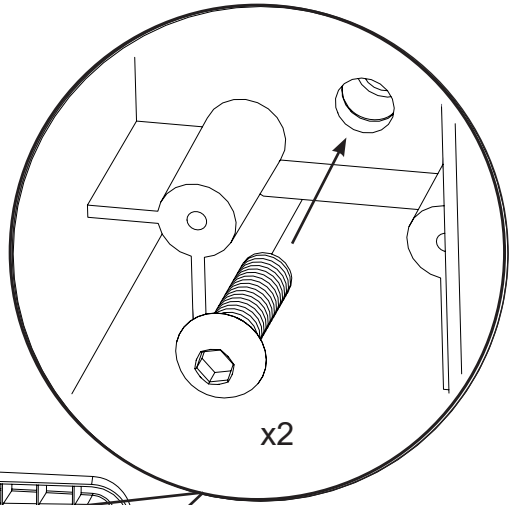

MM-5 Trolley Assembly

Numatic

Item	Description	Quantity
1	Reflo Base	1
2	Left Hand Upright	1
3	Right Hand Upright	1
4	Handle Frame	1
5	Top Tray	1
6	5 Litre Bucket	2
7	Red Handle	1
8	Blue Handle	1
9	Versaclean Hook T Slot	1
10	22mm Mid Mop Clamp	1
11	Storage Tray	1

M8 X 25mm Socket Bolt

M8 X 25mm Socket Bolt

x2

x2

Numatic

914825 MM-5 Trolley Assembly Instructions A03 07/2022