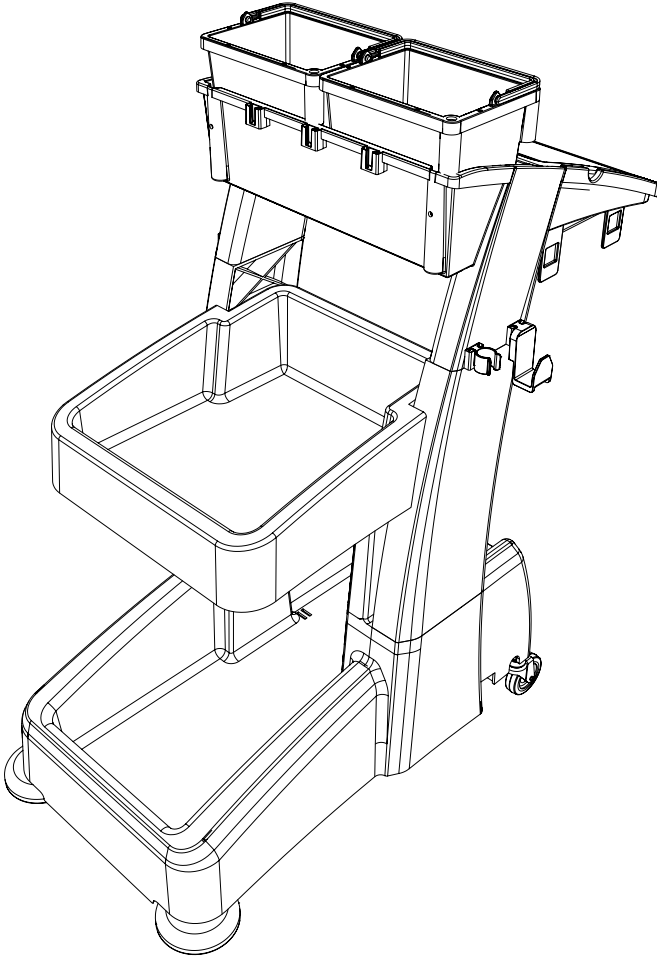

MM-5 Trolley Assembly

Numatic

Item	Description	Quantity
1	Reflo Base	1
2	Left Hand Upright	1
3	Right Hand Upright	1
4	Handle Frame	1
5	Top Tray	1
6	5 Litre Bucket	2
7	Red Handle	1
8	Blue Handle	1
9	Versaclean Hook T Slot	1
10	22mm Mid Mop Clamp	1
11	Storage Tray	1

M8 X 25mm Socket Bolt

M8 X 25mm Socket Bolt

x2

x2

Numatic

914825 MM-5 Trolley Assembly Instructions A03 07/2022