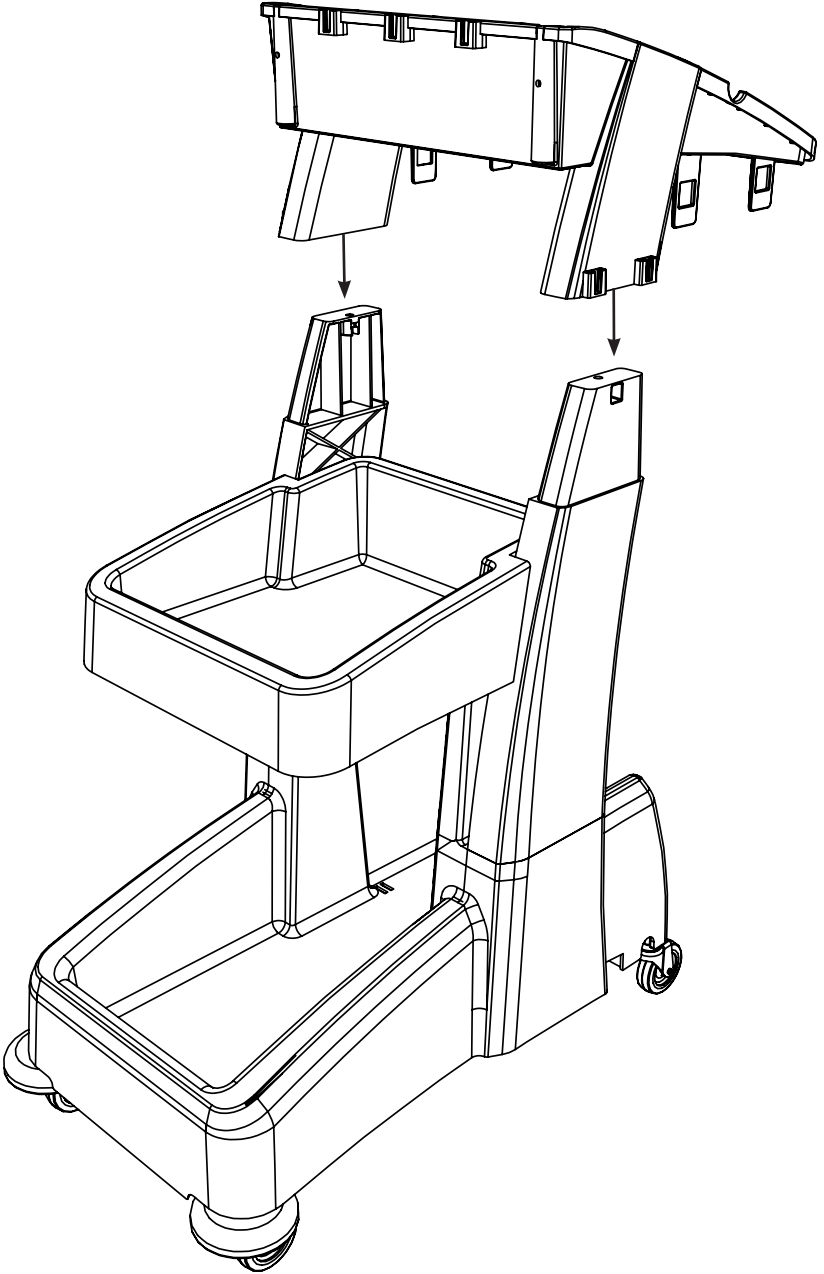

MM-5 Trolley Assembly

Numatic

Item	Description	Quantity
1	Reflo Base	1
2	Left Hand Upright	1
3	Right Hand Upright	1
4	Handle Frame	1
5	Top Tray	1
6	5 Litre Bucket	2
7	Red Handle	1
8	Blue Handle	1
9	Versaclean Hook T Slot	1
10	22mm Mid Mop Clamp	1
11	Storage Tray	1

M8 X 25mm Socket Bolt

M8 X 25mm Socket Bolt

x2

x2

Numatic

914825 MM-5 Trolley Assembly Instructions A03 07/2022