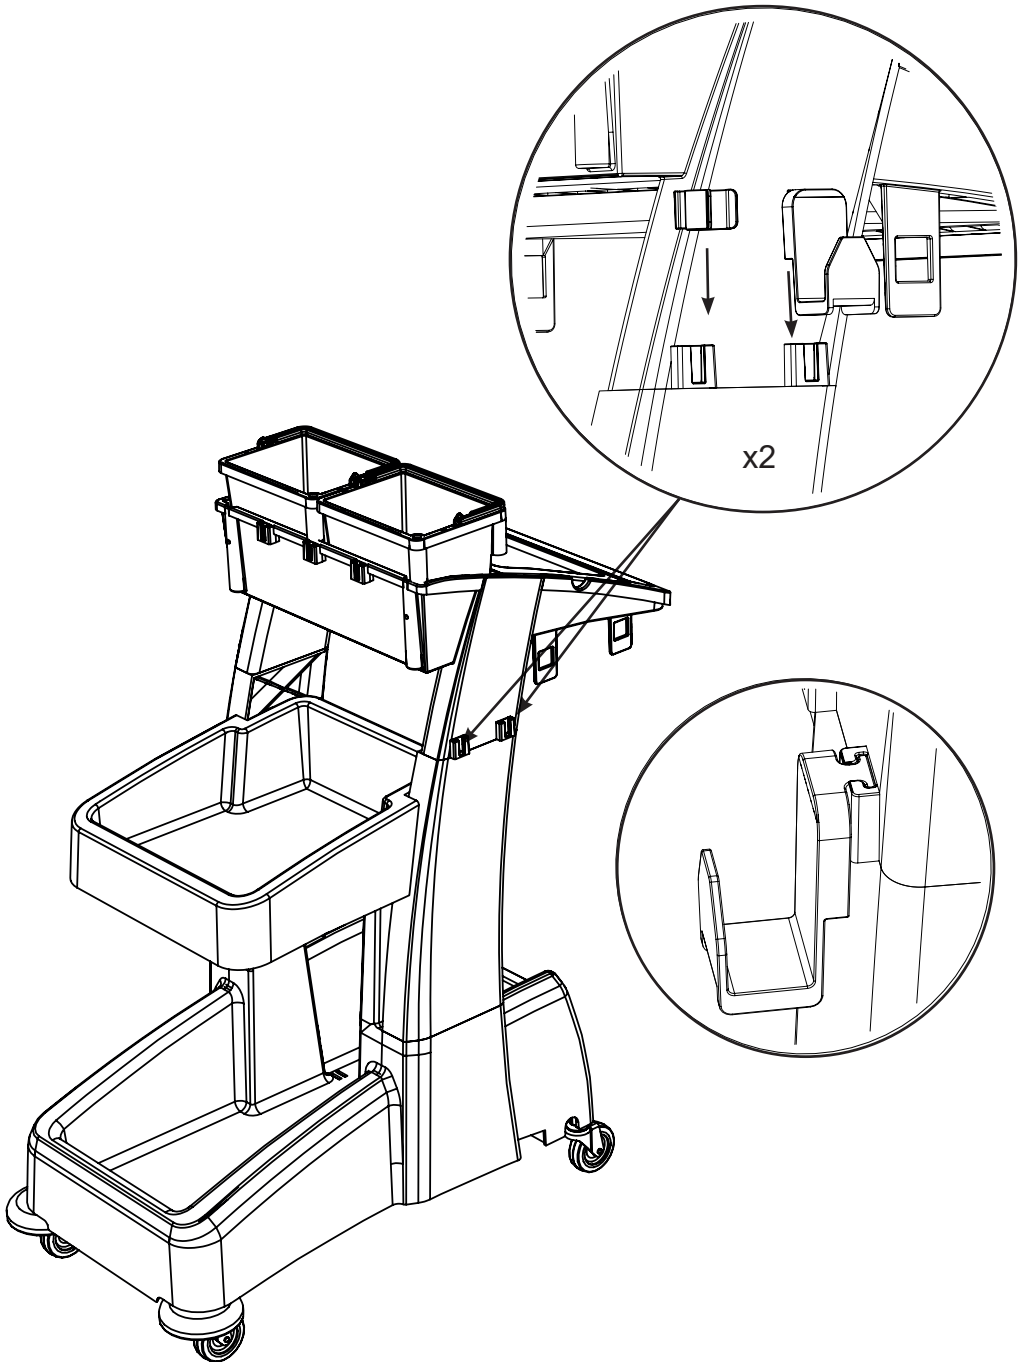

MM-5 Trolley Assembly

Numatic

Item	Description	Quantity
1	Reflo Base	1
2	Left Hand Upright	1
3	Right Hand Upright	1
4	Handle Frame	1
5	Top Tray	1
6	5 Litre Bucket	2
7	Red Handle	1
8	Blue Handle	1
9	Versaclean Hook T Slot	1
10	22mm Mid Mop Clamp	1
11	Storage Tray	1

M8 X 25mm Socket Bolt

M8 X 25mm Socket Bolt

x2

x2

Numatic

914825 MM-5 Trolley Assembly Instructions A03 07/2022