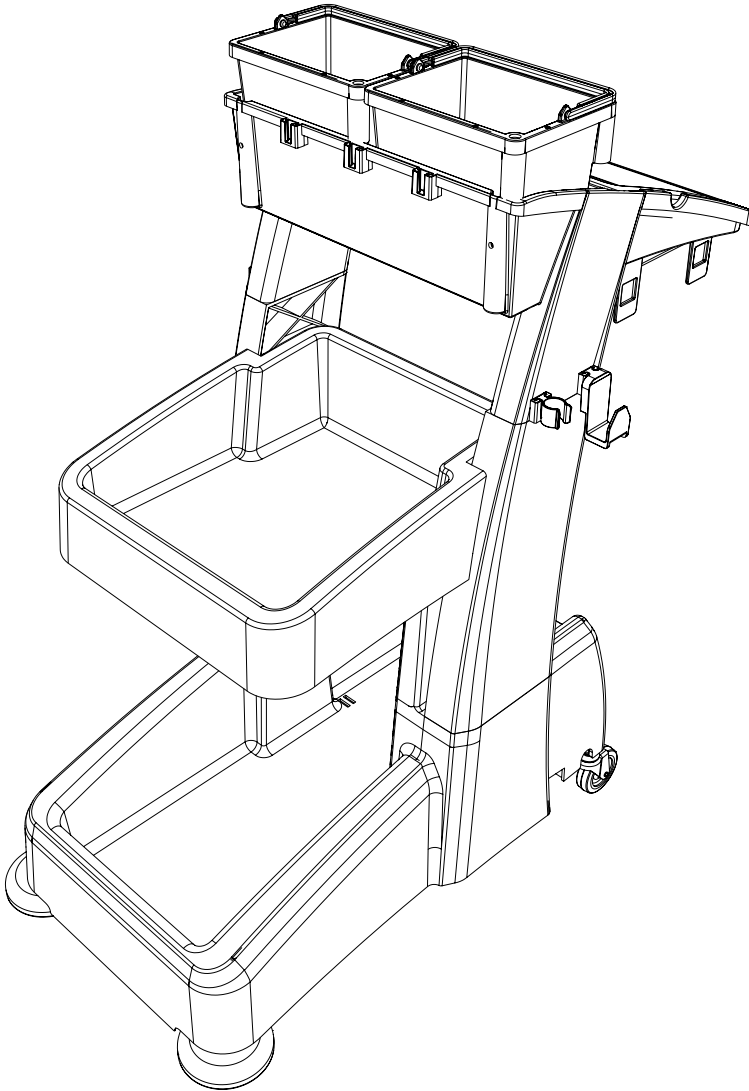

MM-5 Trolley Assembly

Numatic

Item	Description	Quantity
1	Reflo Base	1
2	Left Hand Upright	1
3	Right Hand Upright	1
4	Handle Frame	1
5	Top Tray	1
6	5 Litre Bucket	2
7	Red Handle	1
8	Blue Handle	1
9	Versaclean Hook T Slot	1
10	22mm Mid Mop Clamp	1
11	Storage Tray	1

M8 X 25mm Socket Bolt

M8 X 25mm Socket Bolt

x2

x2

Numatic

914825 MM-5 Trolley Assembly Instructions A03 07/2022