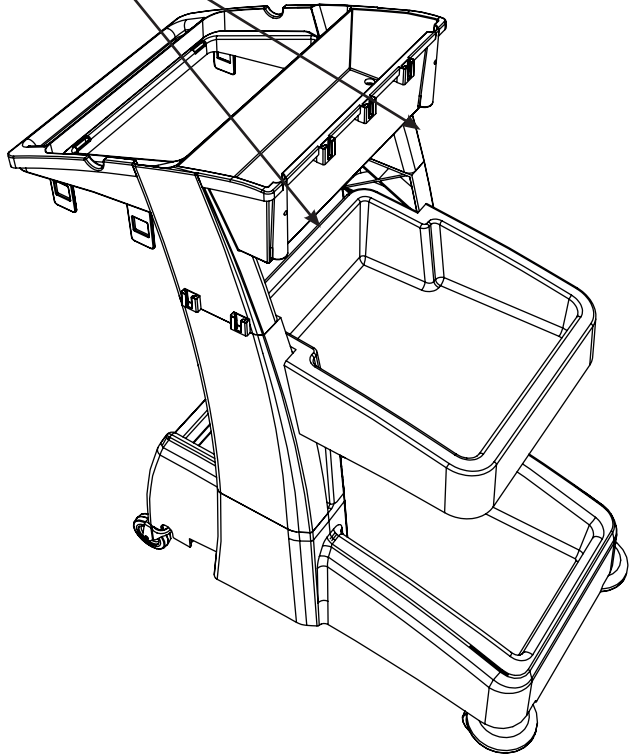

MM-5 Trolley Assembly

Numatic

Item	Description	Quantity
1	Reflo Base	1
2	Left Hand Upright	1
3	Right Hand Upright	1
4	Handle Frame	1
5	Top Tray	1
6	5 Litre Bucket	2
7	Red Handle	1
8	Blue Handle	1
9	Versaclean Hook T Slot	1
10	22mm Mid Mop Clamp	1
11	Storage Tray	1

M8 X 25mm Socket Bolt

M8 X 25mm Socket Bolt

x2

x2

Numatic

914825 MM-5 Trolley Assembly Instructions A03 07/2022