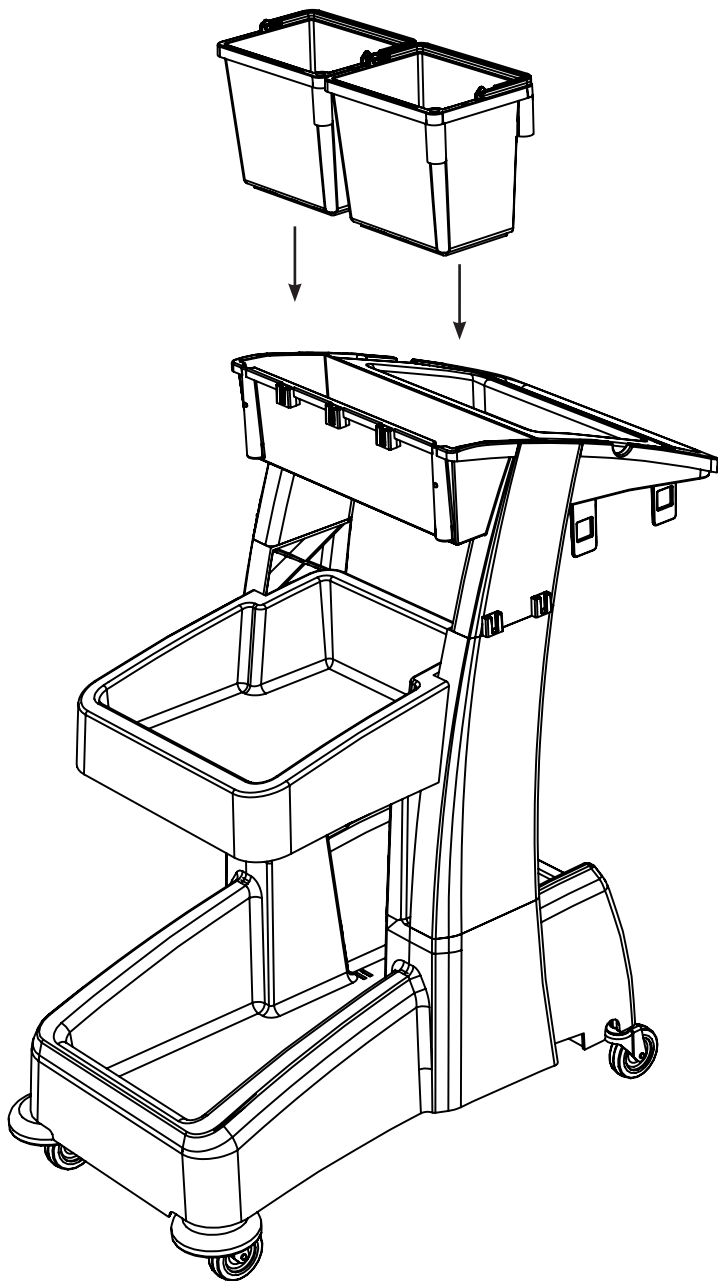

MM-5 Trolley Assembly

Numatic

Item	Description	Quantity
1	Reflo Base	1
2	Left Hand Upright	1
3	Right Hand Upright	1
4	Handle Frame	1
5	Top Tray	1
6	5 Litre Bucket	2
7	Red Handle	1
8	Blue Handle	1
9	Versaclean Hook T Slot	1
10	22mm Mid Mop Clamp	1
11	Storage Tray	1

M8 X 25mm Socket Bolt

M8 X 25mm Socket Bolt

x2

x2

Numatic

914825 MM-5 Trolley Assembly Instructions A03 07/2022