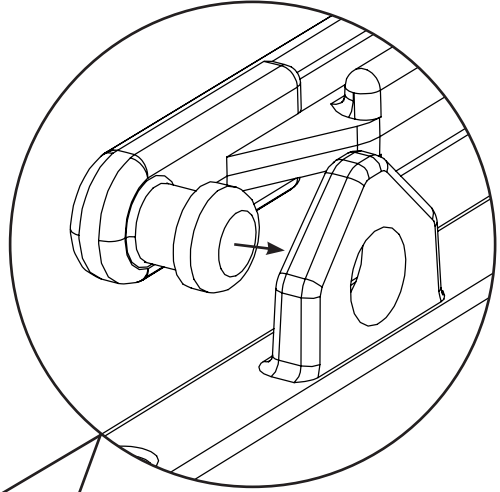

MM-5 Trolley Assembly

Numatic

Item	Description	Quantity
1	Reflo Base	1
2	Left Hand Upright	1
3	Right Hand Upright	1
4	Handle Frame	1
5	Top Tray	1
6	5 Litre Bucket	2
7	Red Handle	1
8	Blue Handle	1
9	Versaclean Hook T Slot	1
10	22mm Mid Mop Clamp	1
11	Storage Tray	1

M8 X 25mm Socket Bolt

M8 X 25mm Socket Bolt

x2

x2

Numatic

914825 MM-5 Trolley Assembly Instructions A03 07/2022