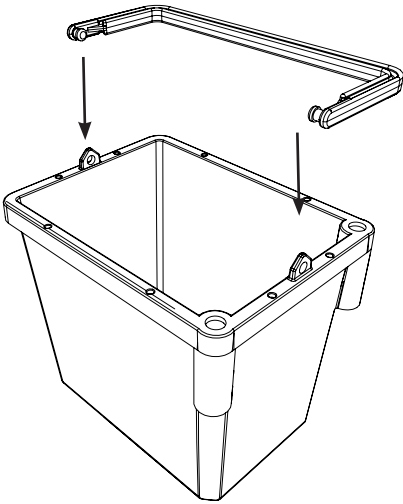

MM-5 Trolley Assembly

Numatic

Item	Description	Quantity
1	Reflo Base	1
2	Left Hand Upright	1
3	Right Hand Upright	1
4	Handle Frame	1
5	Top Tray	1
6	5 Litre Bucket	2
7	Red Handle	1
8	Blue Handle	1
9	Versaclean Hook T Slot	1
10	22mm Mid Mop Clamp	1
11	Storage Tray	1

M8 X 25mm Socket Bolt

M8 X 25mm Socket Bolt

x2

x2

Numatic

914825 MM-5 Trolley Assembly Instructions A03 07/2022