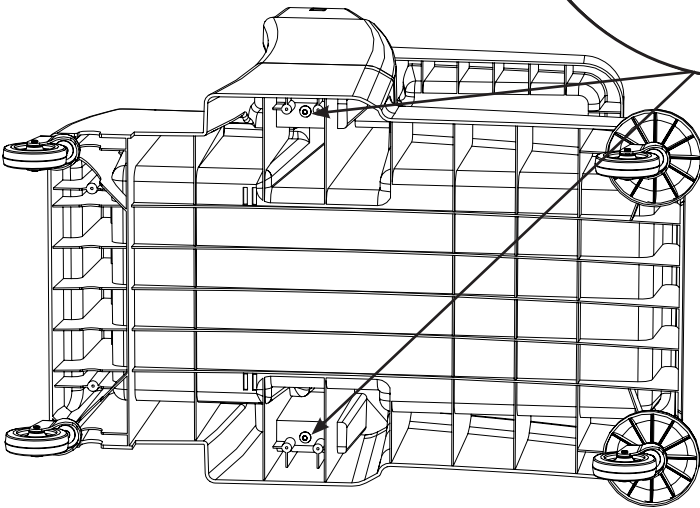

MM-5 Trolley Assembly

Numatic

Item	Description	Quantity
1	Reflo Base	1
2	Left Hand Upright	1
3	Right Hand Upright	1
4	Handle Frame	1
5	Top Tray	1
6	5 Litre Bucket	2
7	Red Handle	1
8	Blue Handle	1
9	Versaclean Hook T Slot	1
10	22mm Mid Mop Clamp	1
11	Storage Tray	1

M8 X 25mm Socket Bolt

M8 X 25mm Socket Bolt

x2

x2

Numatic

914825 MM-5 Trolley Assembly Instructions A03 07/2022