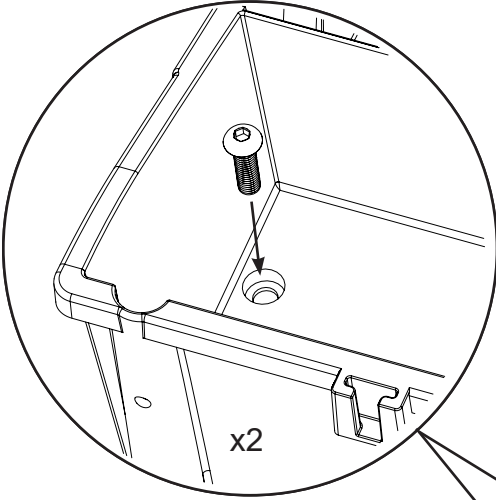

M8 X 25mm Socket Bolt

M8 X 25mm Socket Bolt

x2

x2

Numatic

914825 MM-5 Trolley Assembly Instructions A03 07/2022