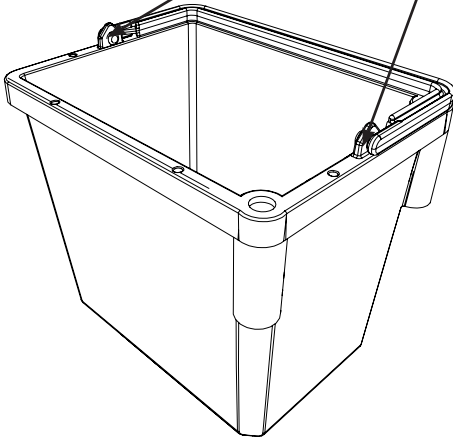

MM-5 Trolley Assembly

Numatic

Item	Description	Quantity
1	Reflo Base	1
2	Left Hand Upright	1
3	Right Hand Upright	1
4	Handle Frame	1
5	Top Tray	1
6	5 Litre Bucket	2
7	Red Handle	1
8	Blue Handle	1
9	Versaclean Hook T Slot	1
10	22mm Mid Mop Clamp	1
11	Storage Tray	1

M8 X 25mm Socket Bolt

M8 X 25mm Socket Bolt

x2

x2

Numatic

914825 MM-5 Trolley Assembly Instructions A03 07/2022