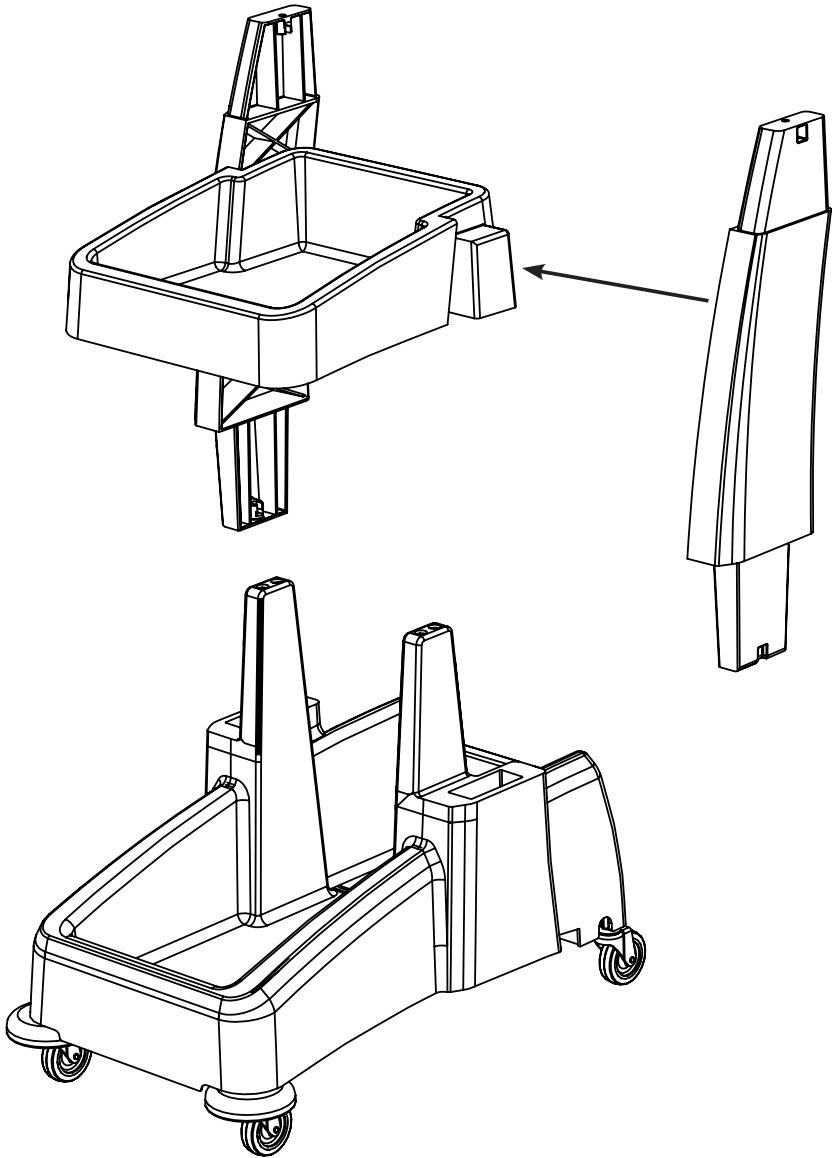

MM-5 Trolley Assembly

Numatic

Item	Description	Quantity
1	Reflo Base	1
2	Left Hand Upright	1
3	Right Hand Upright	1
4	Handle Frame	1
5	Top Tray	1
6	5 Litre Bucket	2
7	Red Handle	1
8	Blue Handle	1
9	Versaclean Hook T Slot	1
10	22mm Mid Mop Clamp	1
11	Storage Tray	1

M8 X 25mm Socket Bolt

M8 X 25mm Socket Bolt

x2

x2

Numatic

914825 MM-5 Trolley Assembly Instructions A03 07/2022