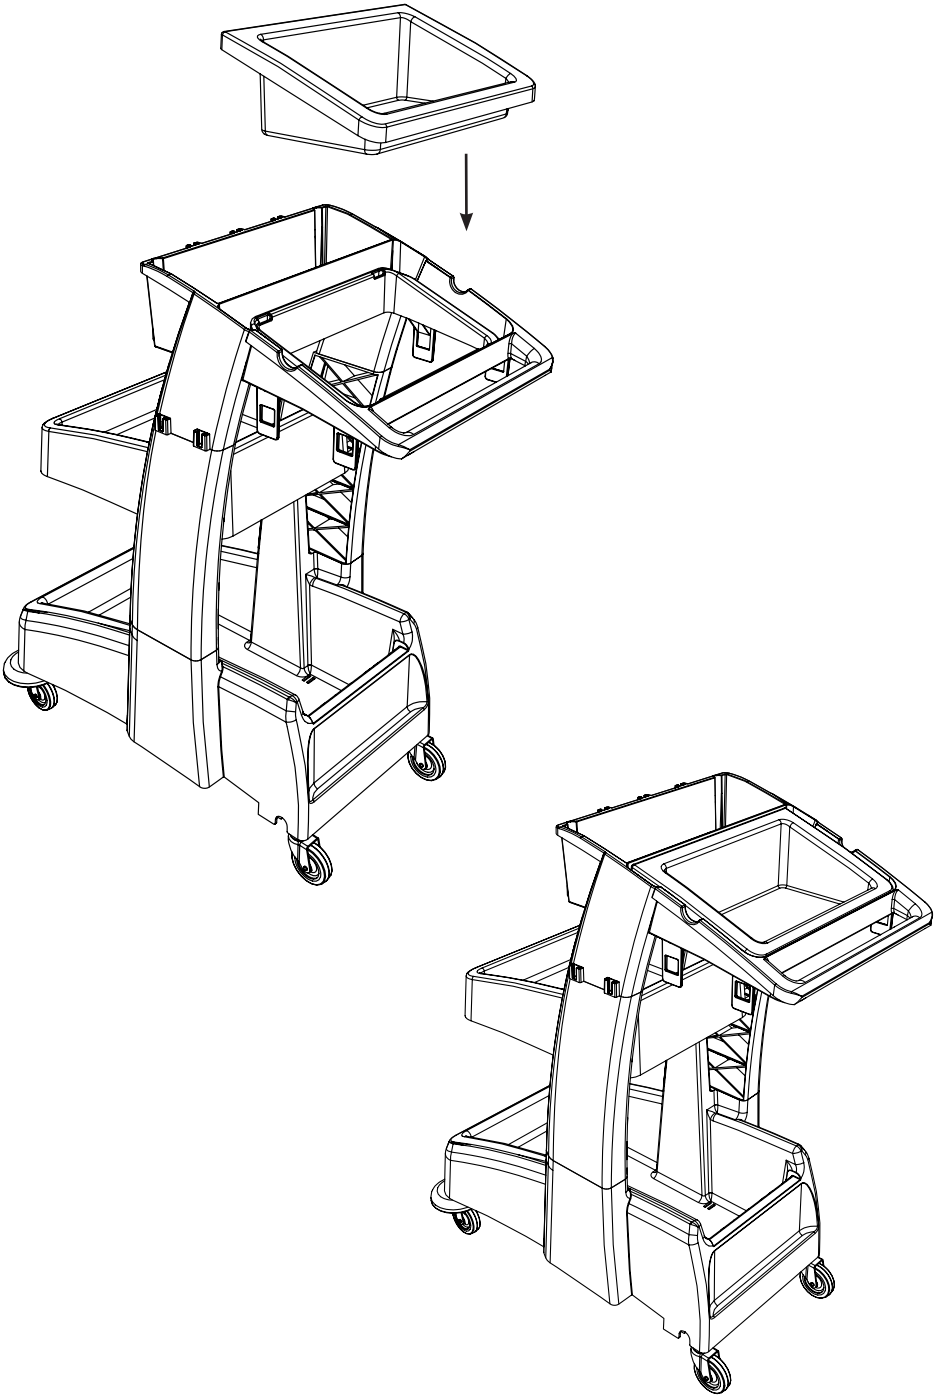

MM-5 Trolley Assembly

Numatic

Item	Description	Quantity
1	Reflo Base	1
2	Left Hand Upright	1
3	Right Hand Upright	1
4	Handle Frame	1
5	Top Tray	1
6	5 Litre Bucket	2
7	Red Handle	1
8	Blue Handle	1
9	Versaclean Hook T Slot	1
10	22mm Mid Mop Clamp	1
11	Storage Tray	1

M8 X 25mm Socket Bolt

M8 X 25mm Socket Bolt

x2

x2

Numatic

914825 MM-5 Trolley Assembly Instructions A03 07/2022